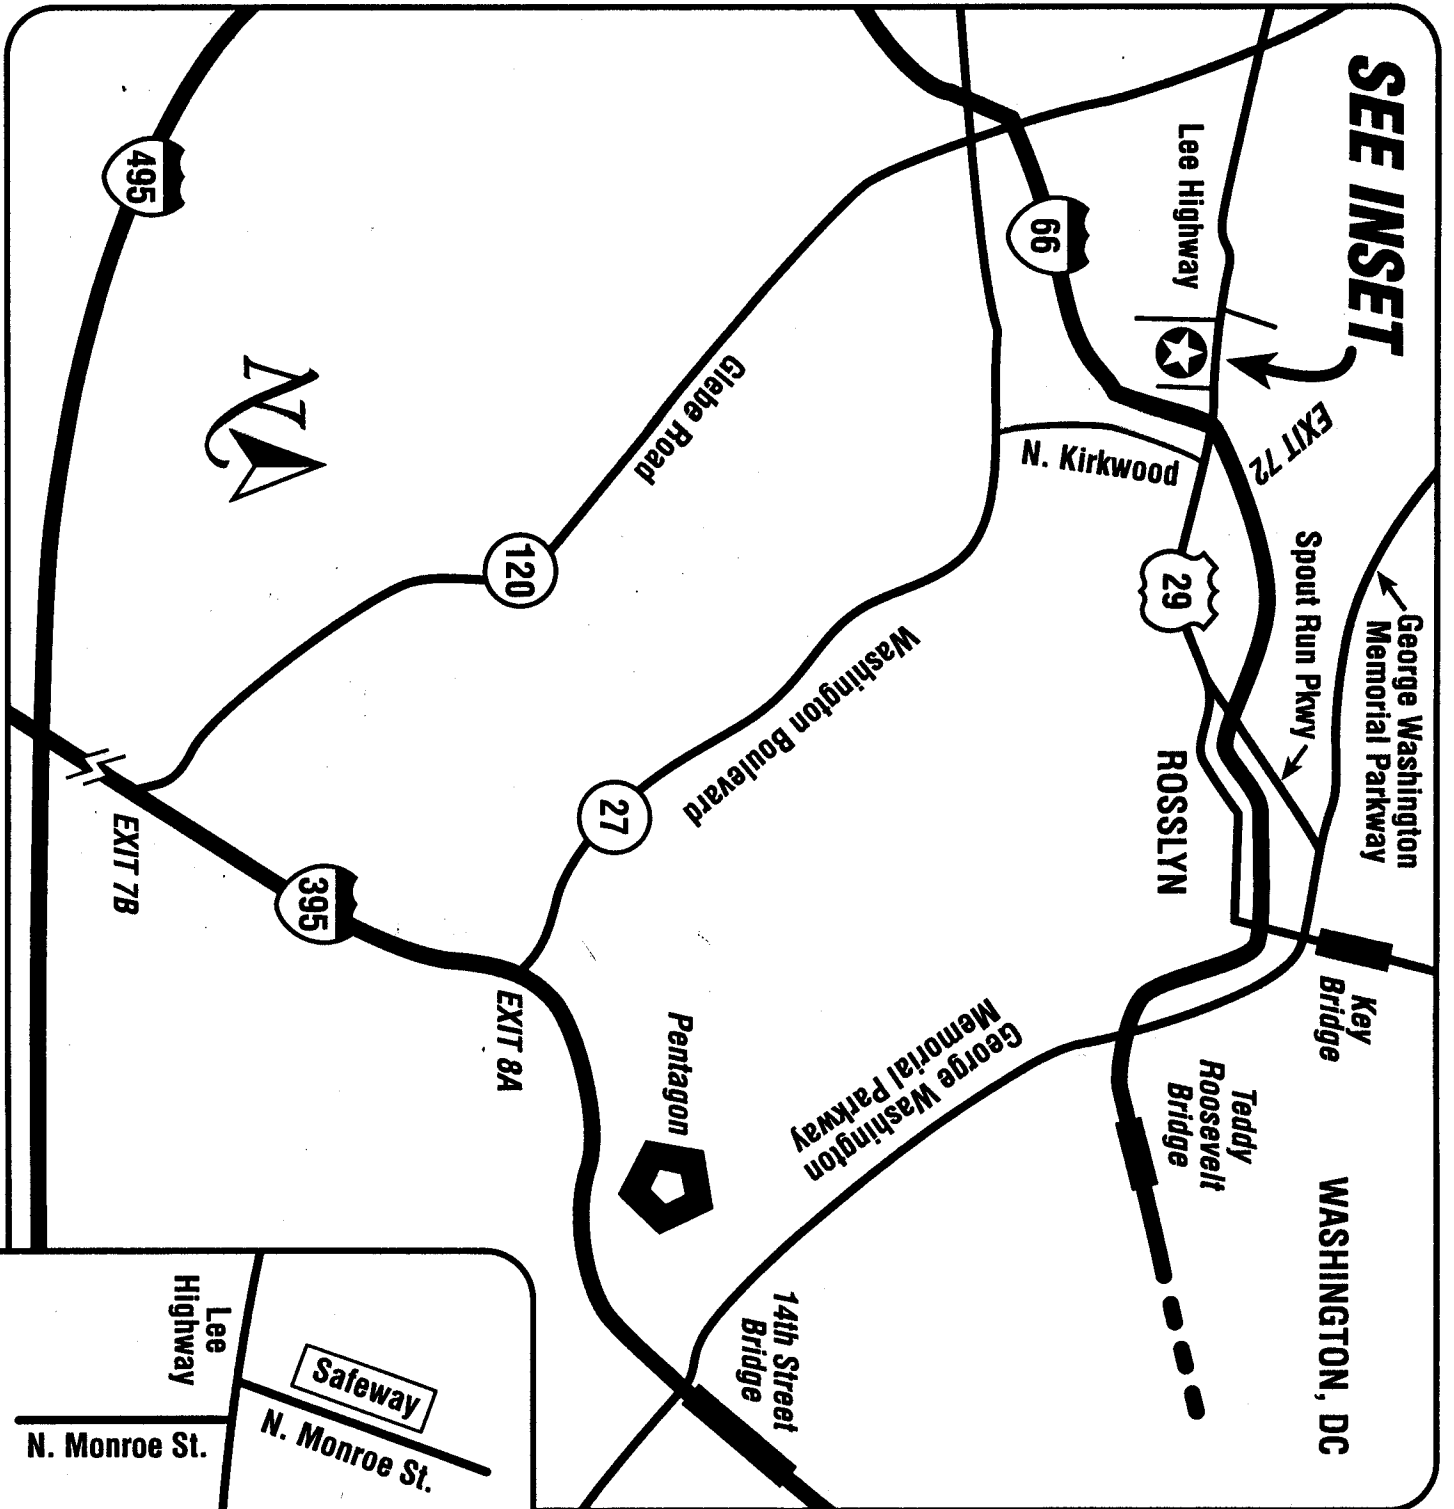

SEE INSET

STANDARD MID-ATLANTIC Inc. GRAPHICS

3514 Lee Highway
Arlington, VA 22207
703/524-2125 Phone
703/524-1704 Fax

★ ★ ★
Look for our
YELLOW AWNING!
★ ★ ★