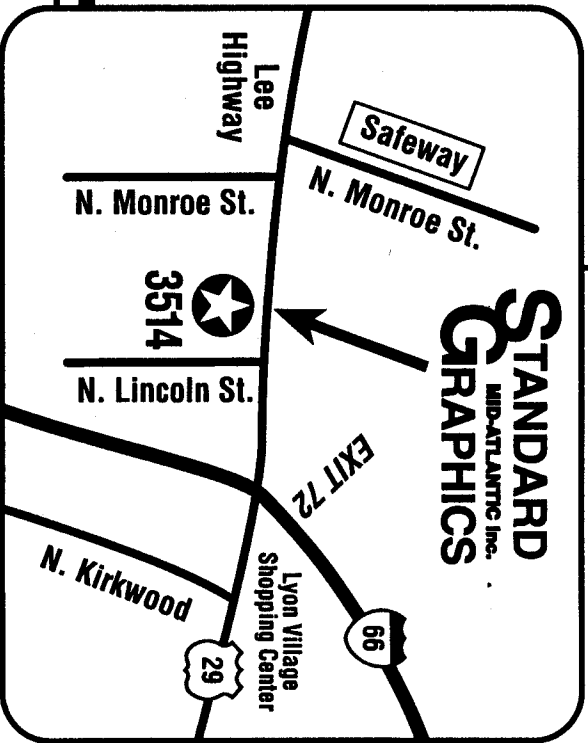

SEE INSET

STANDARD MID-ATLANTIC Inc. GRAPHICS

3514 Lee Highway
Arlington, VA 22207
703/524-2125 Phone
703/524-1704 Fax

★ ★ ★
Look for our
YELLOW AWNING!
★ ★ ★